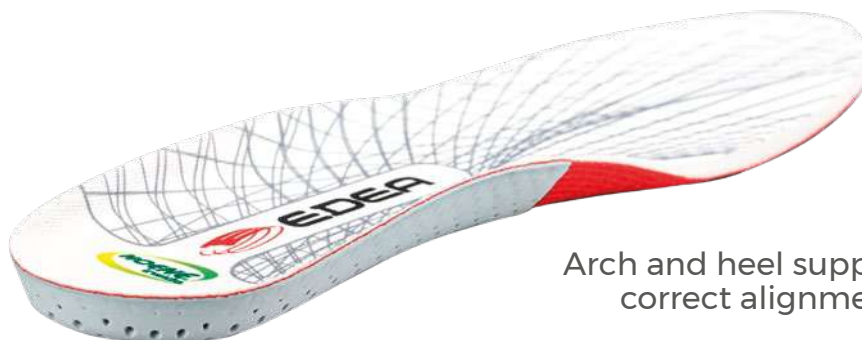

LACES WITH 1 CRYSTAL

LACES

LACE STRAPS

LACE PULLER

		SHOE SIZE TO LACE SIZE COMPARISON TABLE																										
model & size	185	190	195	200	205	210	215	220	225	230	235	240	245	250	255	260	265	270	275	280	285	290	295	300	305	310		
Esordio						200										220												
Rondò				200			220					240					260									280		
Ritmo									220			240					260									280		
Fly									220			240					260									280		
Flamenco									220			240					260									280		
Classica									220			240					260									280		

INSOLES

E·SOLE

PROTECTS FROM
SHOCKS AND VIBRATIONS

Sizes:
225 - 310

Noene inserts absorb and
disperse impact energy.

Light and ergonomic, made
specifically for skates.

Arch and heel support for
correct alignment.

3D SOLE

PROTECTS FROM SHOCKS & VIBRATIONS

UP TO **96%***
Scientifically tested

Antishock
Insole
by

Stay safer,
train longer

- ▶ minimizes impact
- ▶ reduces effort
- ▶ improves stability
- ▶ absorbs vibrations

**PROTECTS
FROM SHOCKS
& VIBRATIONS**

UP TO 96%*
Scientifically tested

Sizes: 195-310

Lite Insole

Anatomically pre-shaped insole specifically designed for Edea boots.
Sizes: 195-310

Latex Insole

For skaters who prefer a flat footbed.
Ideal for beginners.
Sizes: 185-310