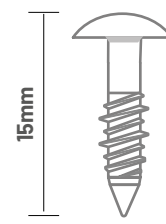

Impact Insole

Anatomically pre-shaped insole with Poron insert under the heel and arch.
Sizes: 225 - 310

TECHNICAL MATERIAL & MOUNTING

Sizing

THE PERFECT SIZE

To determine the correct length, use the EDEA MEASURING DEVICE.

THE PERFECT FIT

90% of feet use a C or standard fit. With Edea stretchers, you can achieve perfection. Freedom collection boots (Esordio, Rondò, Ritmo, Fly, Classica, and Flamenco) are made only in C width but can be widened (except Esordio). Overture, Chorus, Concerto, and Ice Fly can be widened or made in B (narrow), D (wide), or E (extra wide) upon request.

STRETCHERS AVAILABLE IN SIZES:

- XS 215-230
- S 235-250
- M 255-270
- L 275-290
- XL 295-310

(1 stretcher per package)

Mounting

The material used in our soles requires hi-low screws for secure mounting.

HI-LOW SCREWS 17mm (set of 60)

USE ONLY WITH FREEDOM COLLECTION BOOTS

HI-LOW SCREWS 15mm (set of 108)

USE ONLY WITH THIN-SOLED BOOTS

2.5mm DRILL EXTENSION

Specially made to drill heels and soles to the right depth and diameter for Edea screws.