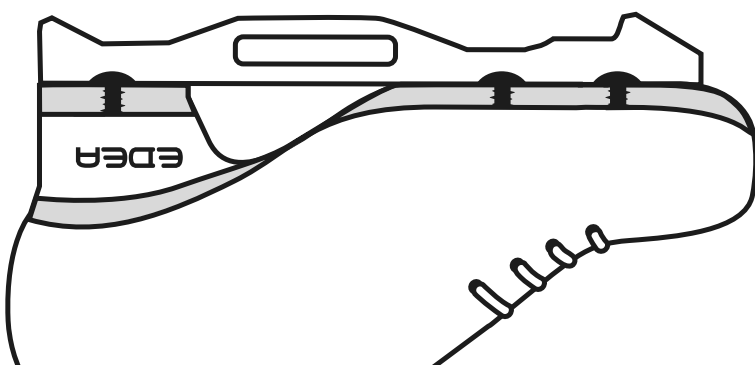

PRO KIT

- Pneumatic mounting stand
- + drill extension
- + Hi-Low screws
- + carbon fillers
- + apron

Allows external mounting of the frame. Much faster and more precise.