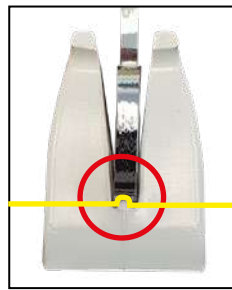

E-guard's

E-GUARDS
EDEA