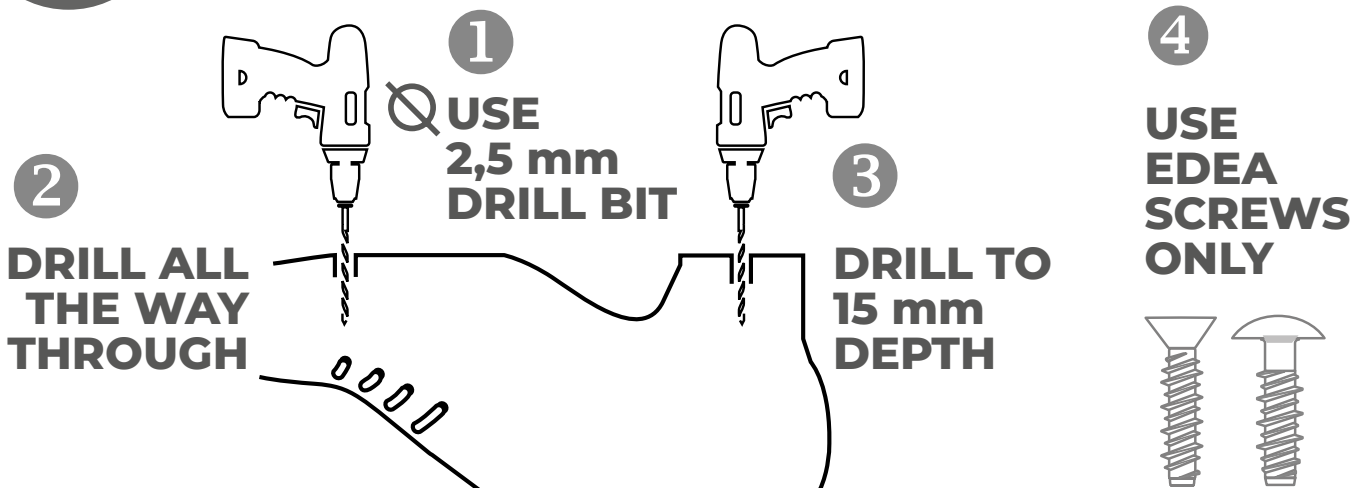

Mounting stand

Stands for quick and precise blade mounting are practical and portable.

SPECIALIST KIT

- Manual mounting stand
- +drill bit extension
- +extension
- +Hi-low screws
- +fillers
- +apron

PROFESSIONAL KIT

- Pneumatic mounting stand
- +drill bit extension
- +extension
- +Hi-low screws
- +fillers
- +apron

Important