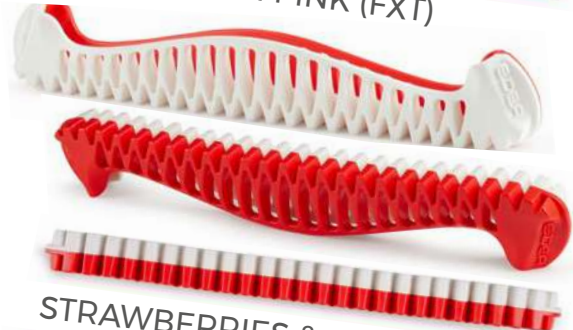

MAGICAL PURPLE (PUR)

ELEGANT BLACK (BLK)

E:guards

DUO

TWO COLORS,
TWO FINISHES

TWICE THE FUN

OCEAN PINK (FXT)

STRAWBERRIES & CREAM (RDW)