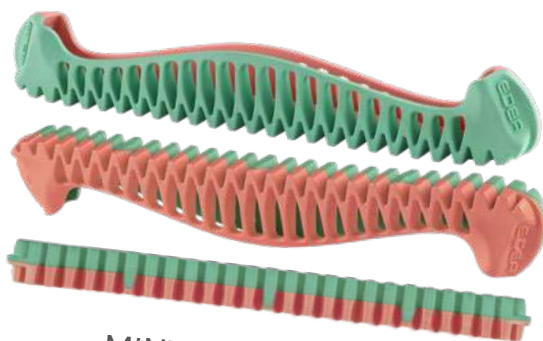

MINT SALMON (SAM)