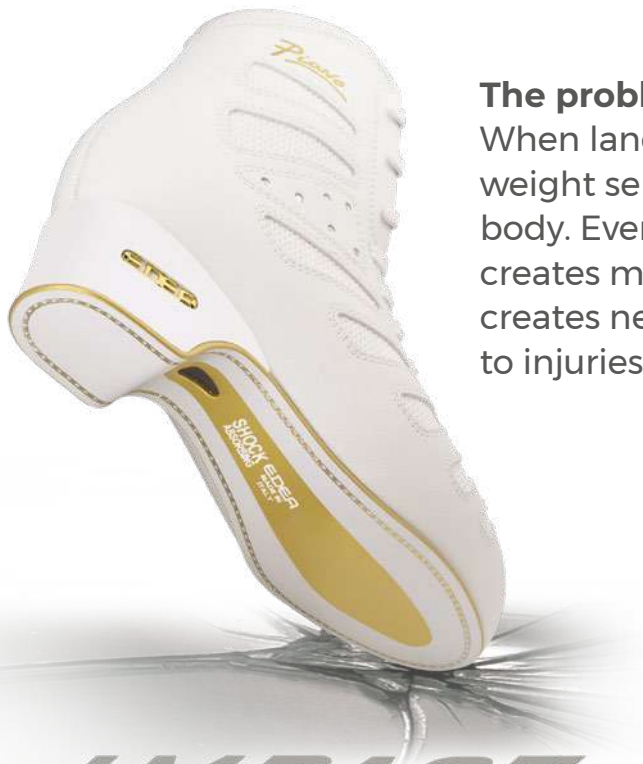

Anti-Shock System

PERFORM LONGER, BE SAFER

The problem

When landing, a force up to 8 times your weight sends shockwaves through your body. Even without jumps, ice chatter creates mini-stresses, both of these creates negative energies that can lead to injuries.