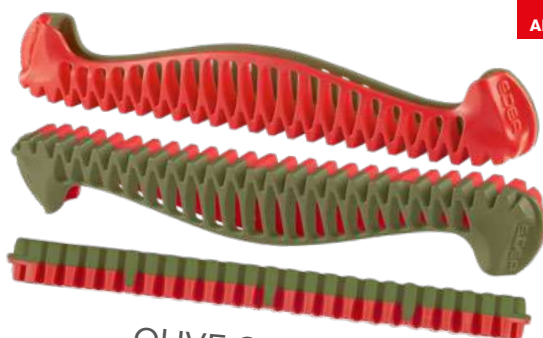

NEW

AVAILABLE
AFTER SUMMER

OLIVE CORALLO (OLC)