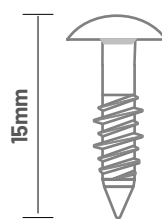

**FOR LIGHTWEIGHT BLADES
SET OF 108
HI-LOW SCREWS**

USE ONLY WITH LIGHTWEIGHT BLADES

ONE DRILL BIT EXTENSION 2,5 MM.