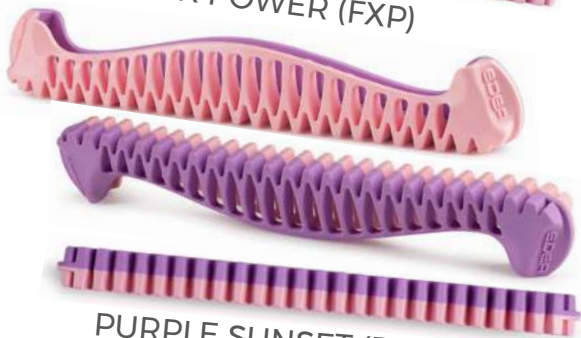

PURPLE SUNSET (PKP)