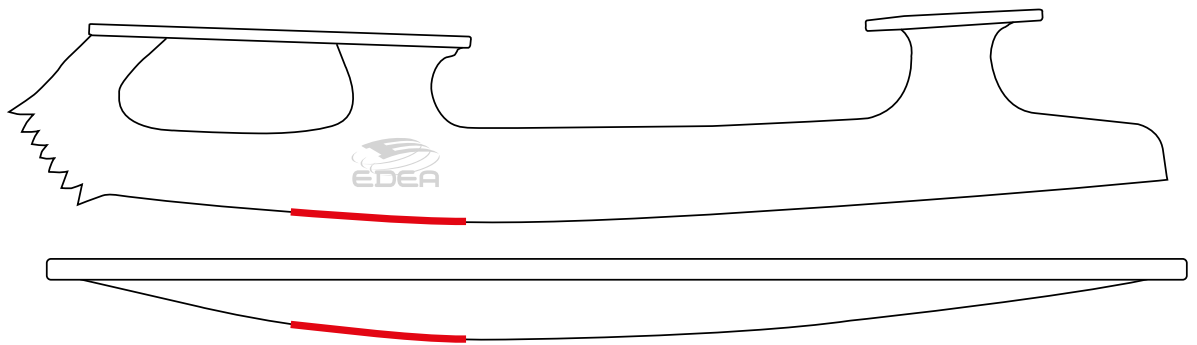

ARUBA

DOODLE

LIRA

◀ **NEW** ▶
AVAILABLE
AFTER SUMMER

E-Spinner

NEW PROFILE

Designed to mimic a blade to give it a more realistic feel. The new profile reduces friction and increase the feel of being on real ice. The taller rocker and blade profile combine to move the spinning point and create the perfect off-ice partner.