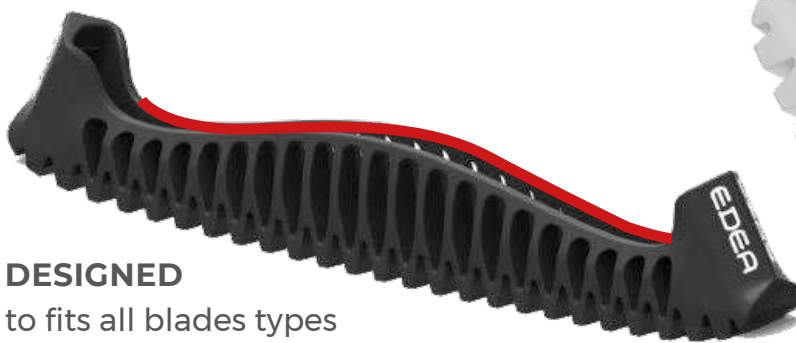

Unique vertebrae profile to support blade hollow and protect edges

ONE PIECE

no fiddling, no parts, no assembly. It **STRETCHES** to fit all sizes

EASY WALK

wider rubberized grip makes walking easier with less slipping

DESIGNED

to fits all blades types

CUSHION

rubberized sole is softer and quieter.
No more click-clack

EASY CARE

superior drainage means drier blades and less rust

Skateguards

EXTENSIBLE SKATEGUARDS