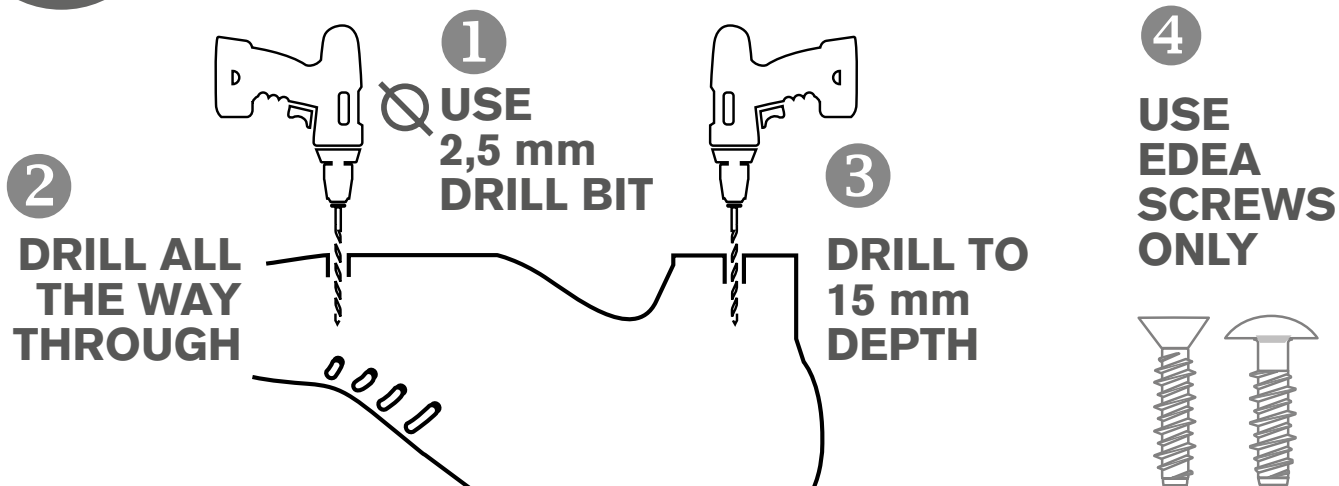

Mounting stand

Stands for quick and precise blade mounting are practical and portable.

SPECIALIST KIT

Manual mounting stand
+drill bit extension
+extension
+Hi-low screws
+fillers
+apron

PROFESSIONAL KIT

Pneumatic mounting stand
+drill bit extension
+extension
+Hi-low screws
+fillers
+apron

Important