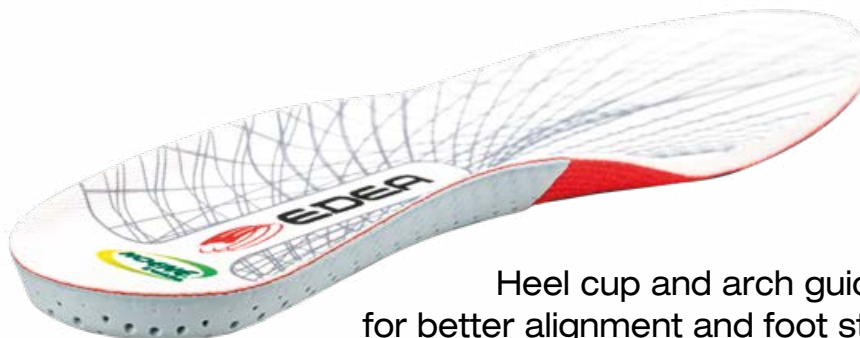

Heel cup and arch guide
for better alignment and foot stabilization.