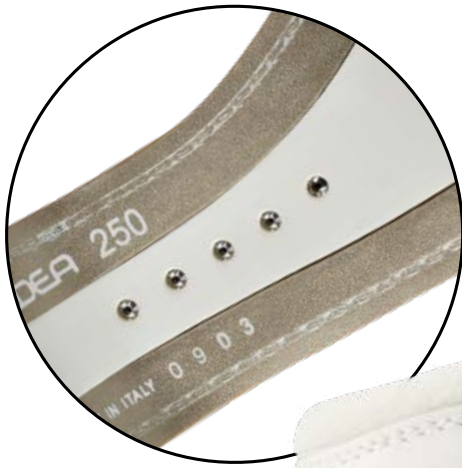

High performance skating
combined with
a traditional look

Increased support
Stiffer tongue combined with
improved lateral support for
better hold

Smoother skating
Dual sole reduces
vibrations and ice chatter

Added comfort
Longer padded back cuff for
greater movement range

Fresh skates
Perforated
anti-bacterial,
micro-fiber lining
for quick drying

SUPPORT
EXTRA STRONG

PERFORMANCE
TRIPLE QUAD JUMPS*

*this is a general indication

COLOUR	IVORY			
WIDTH	B	C	D	E
SIZE	225-290	225-290	225-290	235-285
	Istant custom fit 225-310			

Finishing touches
Fashion sole,
Champagne
colored heel and crystals