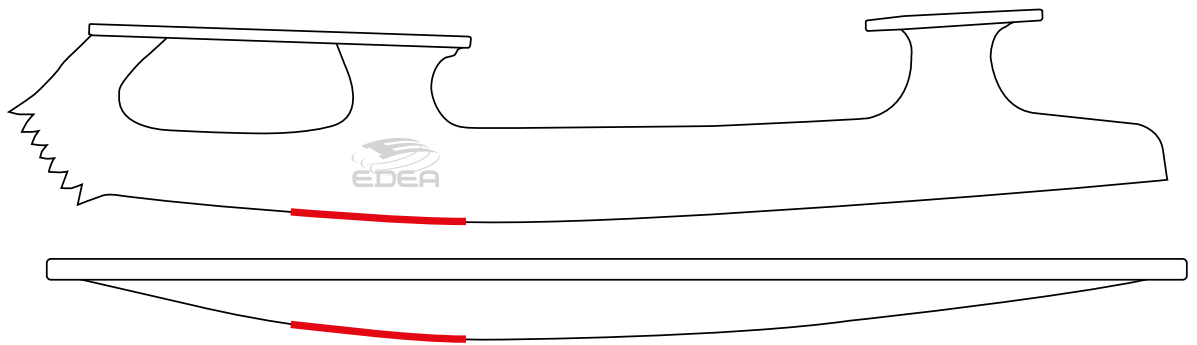

CLICK HERE
for video exercises

E-Spinner

NEW PROFILE

Designed to mimic a blade to give it a more realistic feel. The new profile reduces friction and increase the feel of being on real ice. The taller rocker and blade profile combine to move the spinning point and create the perfect off-ice partner.