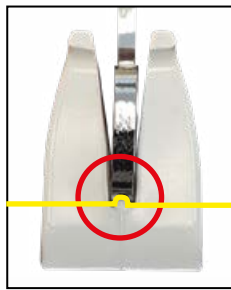

E-GUARDS EDEA

TRADITIONAL

SUPPORT

Unique vertebrae profile to support blade hollow and protect edges

ONE PIECE

no fiddling, no parts, no assembly. It **STRETCHES** to fit all sizes

EASY WALK

wider rubberized grip makes walking easier with less slipping