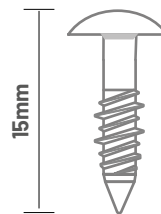

FOR LIGHTWEIGHT BLADES SET OF 108 HI-LOW SCREWS

USE ONLY WITH LIGHTWEIGHT BLADES