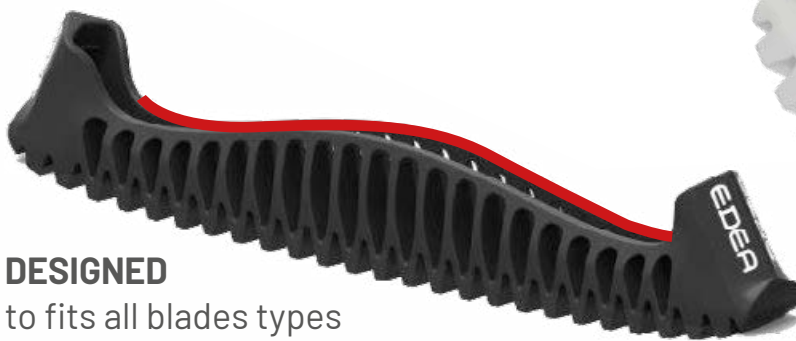

E-GUARDS EDEA

TRADITIONAL

SUPPORT

Unique vertebrae profile to support blade hollow and protect edges

ONE PIECE

no fiddling, no parts, no assembly. It **STRETCHES** to fit all sizes

EASY WALK

wider rubberized grip makes walking easier with less slipping

DESIGNED

to fits all blades types

CUSHION

rubberized sole is softer and quieter.
No more click-clack

EASY CARE

superior drainage means drier blades and less rust

Skateguards

EXTENSIBLE SKATEGUARDS
(2 piece spring loaded guards)